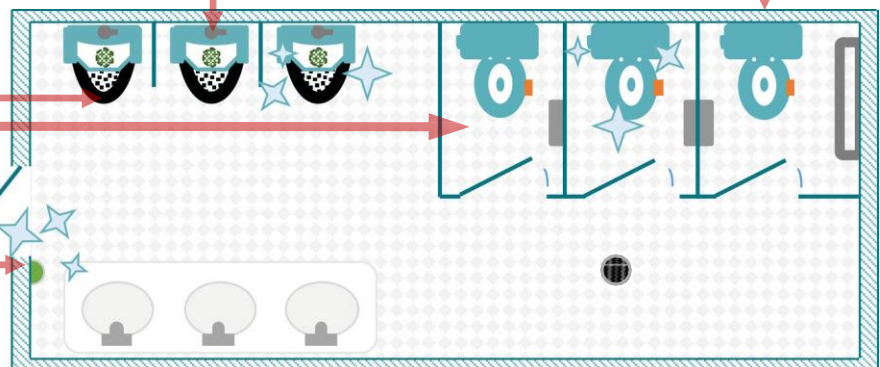

### The Wave 3D

Reduces 99% of urine splash; freshens the urinal for 30 days; Bio actives consume waste.

### Easy Fresh 2.0

Freshens air for 30 days; motor driven fan moves fragrance further than a typical passive system; place near entrance of restroom.